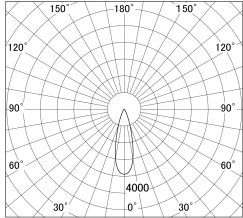

■ Lighting Distribution Curve (cd/1000 lm)