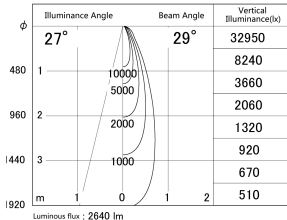

Item no. DD161-2525WW9035-FX

Series Name: AMMA Φ80 series Lens type
Fixed Antiglare (DD161-AG-FX)

■ Lighting Distribution Curve (cd/1000 lm)

Installation	Recessed mount
Type	AMMA Φ80 series Lens type Fixed Antiglare (DD161-AG-FX)
Fixture wattage	24W
Beam angle	29
Color Temp.	3500K
CRI	Ra>90
Luminous	2642 lm
Body	Die-cast aluminum alloy
Body finish	N/A
Trim finish	White
Reflector finish	White
IP Rate	IP20
Light source	COB module
Input Voltage	AC220~240V
Dimming Type	Non-Dimmable
Certificate	CE,CCC
Cut Hole	80mm