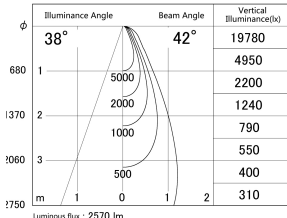

Item no. DD161-2540WW9035-FX

Series Name: AMMA Φ80 series Lens type
Fixed Antiglare (DD161-AG-FX)

■ Lighting Distribution Curve (cd/1000 lm)

Installation	Recessed mount
Type	AMMA Φ80 series Lens type Fixed Antiglare (DD161-AG-FX)
Fixture wattage	24W
Beam angle	42
Color Temp.	3500K
CRI	Ra>90
Luminous	2571 lm
Body	Die-cast aluminum alloy
Body finish	N/A
Trim finish	White
Reflector finish	White
IP Rate	IP20
Light source	COB module
Input Voltage	AC220~240V
Dimming Type	Non-Dimmable
Certificate	CE,CCC
Cut Hole	80mm