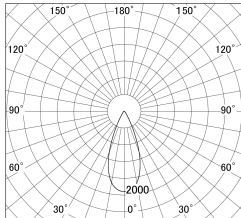

■ Lighting Distribution Curve (cd/1000 lm)