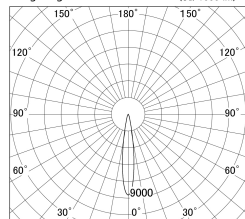

Installation	Recessed mount
Type	AMMA Φ80 series Lens type Fixed Antiglare (DD161-AG-FX)
Fixture wattage	5W
Beam angle	16
Color Temp.	4000K
CRI	Ra>90
Luminous	500 lm
Body	Die-cast aluminum alloy
Body finish	N/A
Trim finish	White
Reflector finish	White
IP Rate	IP20
Light source	COB module
Input Voltage	AC220~240V
Dimming Type	Non-Dimmable
Certificate	CE,CCC
Cut Hole	80mm

Lighting Distribution Curve (cd/1000 lm)