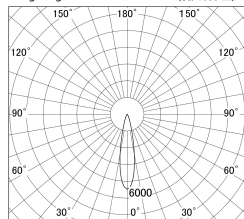

Installation	Recessed mount
Type	AMMA Φ80 series Lens type Fixed Antiglare (DD161-AG-FX)
Fixture wattage	5W
Beam angle	21
Color Temp.	4000K
CRI	Ra>90
Luminous	573 lm
Body	Die-cast aluminum alloy
Body finish	N/A
Trim finish	White
Reflector finish	White
IP Rate	IP20
Light source	COB module
Input Voltage	AC220~240V
Dimming Type	Non-Dimmable
Certificate	CE,CCC
Cut Hole	80mm

■ Lighting Distribution Curve (cd/1000 lm)