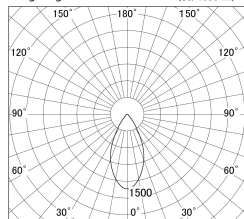

Installation	Recessed mount
Type	AMMA Φ80 series Lens type Fixed Antiglare (DD161-AG-FX)
Fixture wattage	5W
Beam angle	50
Color Temp.	4000K
CRI	Ra>90
Luminous	503 lm
Body	Die-cast aluminum alloy
Body finish	N/A
Trim finish	White
Reflector finish	White
IP Rate	IP20
Light source	COB module
Input Voltage	AC220~240V
Dimming Type	Non-Dimmable
Certificate	CE,CCC
Cut Hole	80mm

■ Lighting Distribution Curve (cd/1000 lm)