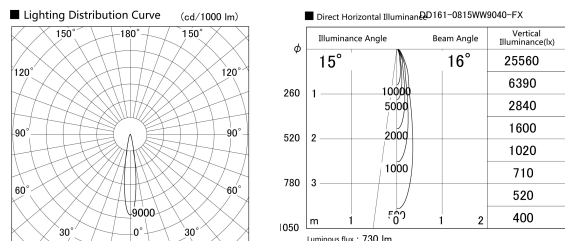

Item no. DD161-0815WW9040-FX

Series Name: AMMA Φ80 series Lens type Fixed Antiglare (DD161-AG-FX)

Installation	Recessed mount
Type	AMMA Φ80 series Lens type Fixed Antiglare (DD161-AG-FX)
Fixture wattage	7.5W
Beam angle	16
Color Temp.	4000K
CRI	Ra>90
Luminous	732 lm
Body	Die-cast aluminum alloy
Body finish	N/A
Trim finish	White
Reflector finish	White
IP Rate	IP20
Light source	COB module
Input Voltage	AC220~240V
Dimming Type	Non-Dimmable
Certificate	CE,CCC
Cut Hole	80mm