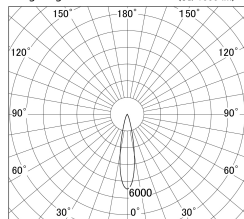

■ Lighting Distribution Curve (cd/1000 lm)