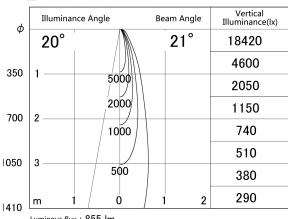

Item no. DD161-0820WW9040-FX

Series Name: AMMA Φ80 series Lens type Fixed Antiglare (DD161-AG-FX)

■ Lighting Distribution Curve (cd/1000 lm)

Installation	Recessed mount
Type	AMMA Φ80 series Lens type Fixed Antiglare (DD161-AG-FX)
Fixture wattage	7.5W
Beam angle	21
Color Temp.	4000K
CRI	Ra>90
Luminous	854 lm
Body	Die-cast aluminum alloy
Body finish	N/A
Trim finish	White
Reflector finish	White
IP Rate	IP20
Light source	COB module
Input Voltage	AC220~240V
Dimming Type	Non-Dimmable
Certificate	CE,CCC
Cut Hole	80mm