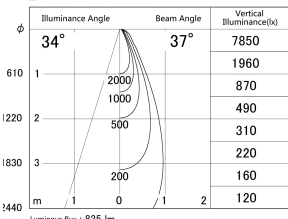

Item no. DD161-0835WW9040-FX

Series Name: AMMA Φ80 series Lens type Fixed Antiglare (DD161-AG-FX)

■ Lighting Distribution Curve (cd/1000 lm)

Installation	Recessed mount
Type	AMMA Φ80 series Lens type Fixed Antiglare (DD161-AG-FX)
Fixture wattage	7.5W
Beam angle	37
Color Temp.	4000K
CRI	Ra>90
Luminous	826 lm
Body	Die-cast aluminum alloy
Body finish	N/A
Trim finish	White
Reflector finish	White
IP Rate	IP20
Light source	COB module
Input Voltage	AC220~240V
Dimming Type	Non-Dimmable
Certificate	CE,CCC
Cut Hole	80mm