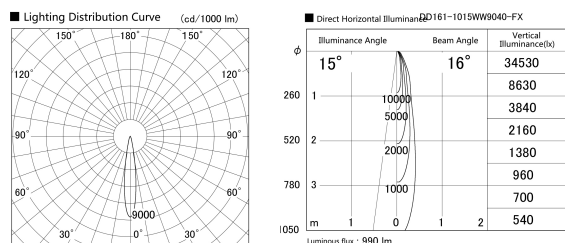

Item no. DD161-1015WW9040-FX

Series Name: AMMA  $\Phi$ 80 series Lens type  
Fixed Antiglare (DD161-AG-FX)

Installation	Recessed mount
Type	AMMA $\Phi$ 80 series Lens type Fixed Antiglare (DD161-AG-FX)
Fixture wattage	10.5W
Beam angle	16
Color Temp.	4000K
CRI	Ra>90
Luminous	989 lm
Body	Die-cast aluminum alloy
Body finish	N/A
Trim finish	White
Reflector finish	White
IP Rate	IP20
Light source	COB module
Input Voltage	AC220~240V
Dimming Type	Non-Dimmable
Certificate	CE,CCC
Cut Hole	80mm