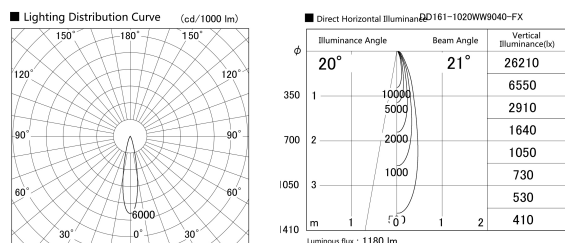

Item no. DD161-1020WW9040-FX

Series Name: AMMA Φ 80 series Lens type
Fixed Antiglare (DD161-AG-FX)

Installation	Recessed mount
Type	AMMA Φ 80 series Lens type Fixed Antiglare (DD161-AG-FX)
Fixture wattage	10.5W
Beam angle	21
Color Temp.	4000K
CRI	Ra>90
Luminous	1180 lm
Body	Die-cast aluminum alloy
Body finish	N/A
Trim finish	White
Reflector finish	White
IP Rate	IP20
Light source	COB module
Input Voltage	AC220~240V
Dimming Type	Non-Dimmable
Certificate	CE,CCC
Cut Hole	80mm