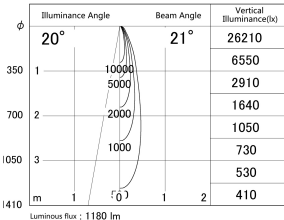

Item no. DD161-1020WW9040-FX

Series Name: AMMA Φ80 series Lens type
Fixed Antiglare (DD161-AG-FX)

■ Lighting Distribution Curve (cd/1000 lm)

Installation	Recessed mount
Type	AMMA Φ80 series Lens type Fixed Antiglare (DD161-AG-FX)
Fixture wattage	10.5W
Beam angle	21
Color Temp.	4000K
CRI	Ra>90
Luminous	1180 lm
Body	Die-cast aluminum alloy
Body finish	N/A
Trim finish	White
Reflector finish	White
IP Rate	IP20
Light source	COB module
Input Voltage	AC220~240V
Dimming Type	Non-Dimmable
Certificate	CE,CCC
Cut Hole	80mm