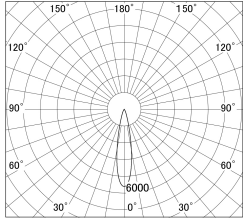

■ Lighting Distribution Curve (cd/1000 lm)