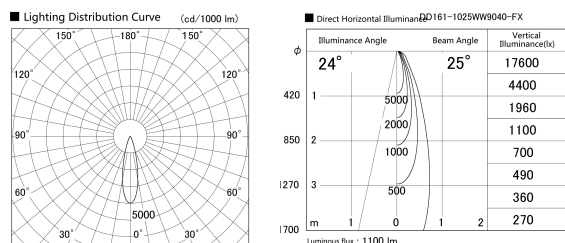

Item no. DD161-1025WW9040-FX

Series Name: AMMA Φ80 series Lens type Fixed Antiglare (DD161-AG-FX)

Installation	Recessed mount
Type	AMMA Φ80 series Lens type Fixed Antiglare (DD161-AG-FX)
Fixture wattage	10.5W
Beam angle	25
Color Temp.	4000K
CRI	Ra>90
Luminous	1098 lm
Body	Die-cast aluminum alloy
Body finish	N/A
Trim finish	White
Reflector finish	White
IP Rate	IP20
Light source	COB module
Input Voltage	AC220~240V
Dimming Type	Non-Dimmable
Certificate	CE,CCC
Cut Hole	80mm