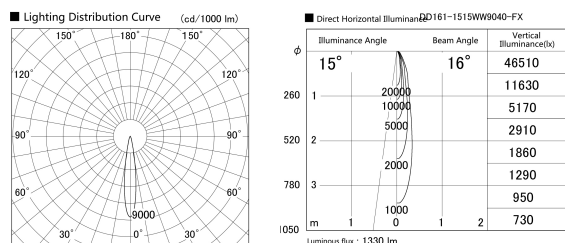

Item no. DD161-1515WW9040-FX

Series Name: AMMA Φ 80 series Lens type
Fixed Antiglare (DD161-AG-FX)

Installation	Recessed mount
Type	AMMA Φ 80 series Lens type Fixed Antiglare (DD161-AG-FX)
Fixture wattage	14W
Beam angle	16
Color Temp.	4000K
CRI	Ra>90
Luminous	1332 lm
Body	Die-cast aluminum alloy
Body finish	N/A
Trim finish	White
Reflector finish	White
IP Rate	IP20
Light source	COB module
Input Voltage	AC220~240V
Dimming Type	Non-Dimmable
Certificate	CE,CCC
Cut Hole	80mm