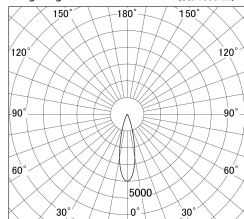

Installation	Recessed mount
Type	AMMA Φ80 series Lens type Fixed Antiglare (DD161-AG-FX)
Fixture wattage	14W
Beam angle	25
Color Temp.	4000K
CRI	Ra>90
Luminous	1515 lm
Body	Die-cast aluminum alloy
Body finish	N/A
Trim finish	White
Reflector finish	White
IP Rate	IP20
Light source	COB module
Input Voltage	AC220~240V
Dimming Type	Non-Dimmable
Certificate	CE,CCC
Cut Hole	80mm

■ Lighting Distribution Curve (cd/1000 lm)