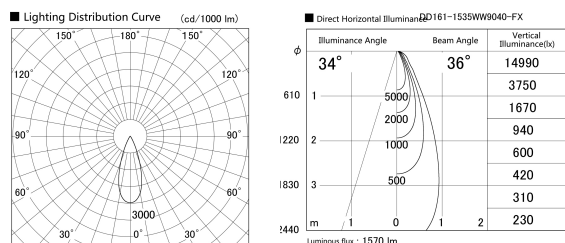

Item no. DD161-1535WW9040-FX

Series Name: AMMA Φ80 series Lens type  
Fixed Antiglare (DD161-AG-FX)

Installation	Recessed mount
Type	AMMA Φ80 series Lens type Fixed Antiglare (DD161-AG-FX)
Fixture wattage	14W
Beam angle	36
Color Temp.	4000K
CRI	Ra>90
Luminous	1569 lm
Body	Die-cast aluminum alloy
Body finish	N/A
Trim finish	White
Reflector finish	White
IP Rate	IP20
Light source	COB module
Input Voltage	AC220~240V
Dimming Type	Non-Dimmable
Certificate	CE,CCC
Cut Hole	80mm