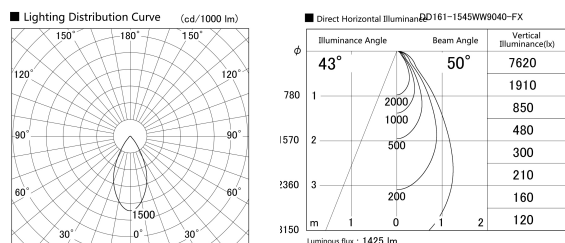

Item no. DD161-1545WW9040-FX

Series Name: AMMA Φ80 series Lens type Fixed Antiglare (DD161-AG-FX)

Installation	Recessed mount
Type	AMMA Φ80 series Lens type Fixed Antiglare (DD161-AG-FX)
Fixture wattage	14W
Beam angle	50
Color Temp.	4000K
CRI	Ra>90
Luminous	1423 lm
Body	Die-cast aluminum alloy
Body finish	N/A
Trim finish	White
Reflector finish	White
IP Rate	IP20
Light source	COB module
Input Voltage	AC220~240V
Dimming Type	Non-Dimmable
Certificate	CE,CCC
Cut Hole	80mm