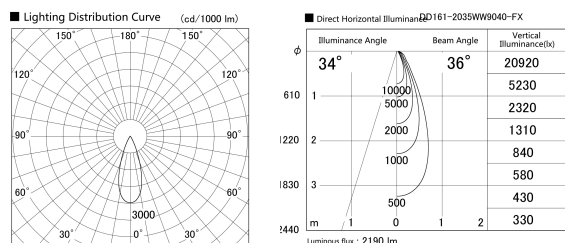

Item no. DD161-2035WW9040-FX

Series Name: AMMA Φ 80 series Lens type
Fixed Antiglare (DD161-AG-FX)

| | |
|------------------|---|
| Installation | Recessed mount |
| Type | AMMA Φ 80 series Lens type Fixed Antiglare (DD161-AG-FX) |
| Fixture wattage | 21W |
| Beam angle | 36 |
| Color Temp. | 4000K |
| CRI | Ra>90 |
| Luminous | 2190 lm |
| Body | Die-cast aluminum alloy |
| Body finish | N/A |
| Trim finish | White |
| Reflector finish | White |
| IP Rate | IP20 |
| Light source | COB module |
| Input Voltage | AC220~240V |
| Dimming Type | Non-Dimmable |
| Certificate | CE,CCC |
| Cut Hole | 80mm |