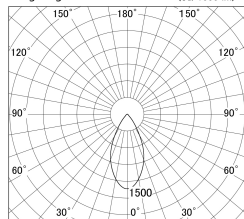

Installation	Recessed mount
Type	AMMA Φ80 series Lens type Fixed Antiglare (DD161-AG-FX)
Fixture wattage	21W
Beam angle	50
Color Temp.	4000K
CRI	Ra>90
Luminous	1986 lm
Body	Die-cast aluminum alloy
Body finish	N/A
Trim finish	White
Reflector finish	White
IP Rate	IP20
Light source	COB module
Input Voltage	AC220~240V
Dimming Type	Non-Dimmable
Certificate	CE,CCC
Cut Hole	80mm

■ Lighting Distribution Curve (cd/1000 lm)