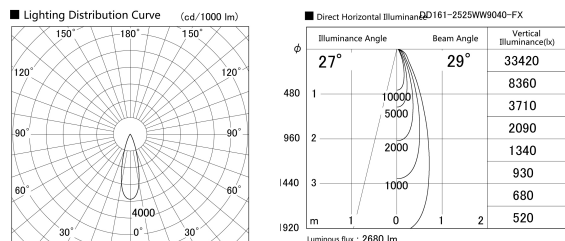

Item no. DD161-2525WW9040-FX

Series Name: AMMA Φ80 series Lens type Fixed Antiglare (DD161-AG-FX)

Installation	Recessed mount
Type	AMMA Φ80 series Lens type Fixed Antiglare (DD161-AG-FX)
Fixture wattage	24W
Beam angle	29
Color Temp.	4000K
CRI	Ra>90
Luminous	2680 lm
Body	Die-cast aluminum alloy
Body finish	N/A
Trim finish	White
Reflector finish	White
IP Rate	IP20
Light source	COB module
Input Voltage	AC220~240V
Dimming Type	Non-Dimmable
Certificate	CE,CCC
Cut Hole	80mm