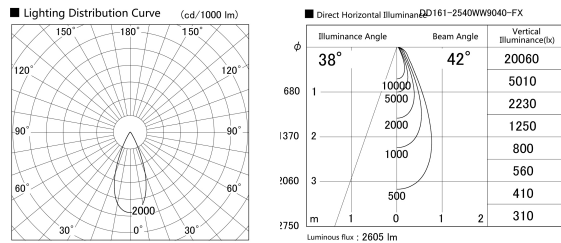

Item no. DD161-2540WW9040-FX

Series Name: AMMA Φ80 series Lens type
Fixed Antiglare (DD161-AG-FX)

Installation	Recessed mount
Type	AMMA Φ80 series Lens type Fixed Antiglare (DD161-AG-FX)
Fixture wattage	24W
Beam angle	42
Color Temp.	4000K
CRI	Ra>90
Luminous	2607 lm
Body	Die-cast aluminum alloy
Body finish	N/A
Trim finish	White
Reflector finish	White
IP Rate	IP20
Light source	COB module
Input Voltage	AC220~240V
Dimming Type	Non-Dimmable
Certificate	CE,CCC
Cut Hole	80mm