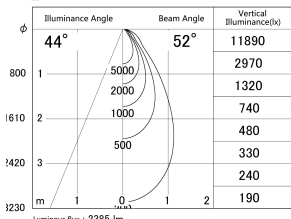

Item no. DD161-2545WW9040-FX

Series Name: AMMA Φ80 series Lens type Fixed Antiglare (DD161-AG-FX)

■ Lighting Distribution Curve (cd/1000 lm)

Installation	Recessed mount
Type	AMMA Φ80 series Lens type Fixed Antiglare (DD161-AG-FX)
Fixture wattage	24W
Beam angle	52
Color Temp.	4000K
CRI	Ra>90
Luminous	2387 lm
Body	Die-cast aluminum alloy
Body finish	N/A
Trim finish	White
Reflector finish	White
IP Rate	IP20
Light source	COB module
Input Voltage	AC220~240V
Dimming Type	Non-Dimmable
Certificate	CE,CCC
Cut Hole	80mm