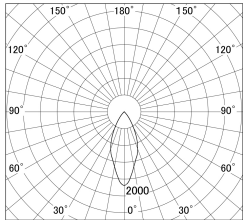

■ Lighting Distribution Curve (cd/1000 lm)