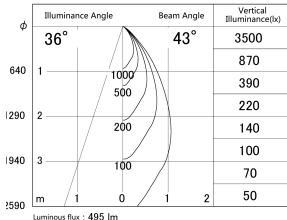

Item no. DD161-0545MW9027-FX-TL

Series Name: AMMA Φ80 series Lens type Fixed Antiglare (DD161-AG-FX)

■ Lighting Distribution Curve (cd/1000 lm)

Installation	Recessed mount
Type	AMMA Φ80 series Lens type Fixed Antiglare (DD161-AG-FX)
Fixture wattage	5W
Beam angle	43
Color Temp.	2700K
CRI	Ra>90
Luminous	497 lm
Body	Die-cast aluminum alloy
Body finish	N/A
Trim finish	White
Reflector finish	Mirror
IP Rate	IP20
Light source	COB module
Input Voltage	AC220~240V
Dimming Type	Non-Dimmable
Certificate	CE,CCC
Cut Hole	80mm