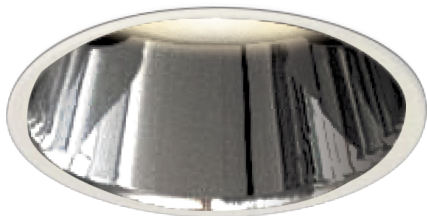

Item no. DD161-0825MW9027-FX-TL

Series Name: AMMA Φ80 series Lens type Fixed Antiglare (DD161-AG-FX)