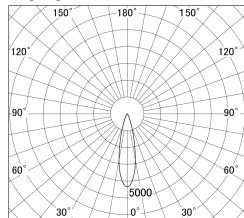

Installation	Recessed mount
Type	AMMA Φ80 series Lens type Fixed Antiglare (DD161-AG-FX)
Fixture wattage	7.5W
Beam angle	25
Color Temp.	2700K
CRI	Ra>90
Luminous	775 lm
Body	Die-cast aluminum alloy
Body finish	N/A
Trim finish	White
Reflector finish	Mirror
IP Rate	IP20
Light source	COB module
Input Voltage	AC220~240V
Dimming Type	Non-Dimmable
Certificate	CE,CCC
Cut Hole	80mm

■ Lighting Distribution Curve (cd/1000 lm)