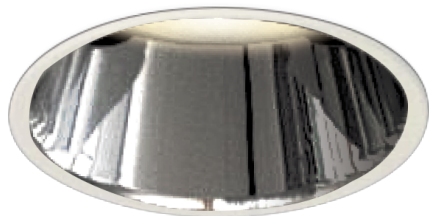

Item no. DD161-0835MW9027-FX-TL

Series Name: AMMA Φ80 series Lens type Fixed Antiglare (DD161-AG-FX)

Installation	Recessed mount
Type	AMMA Φ80 series Lens type Fixed Antiglare (DD161-AG-FX)
Fixture wattage	7.5W
Beam angle	34
Color Temp.	2700K
CRI	Ra>90
Luminous	807 lm
Body	Die-cast aluminum alloy
Body finish	N/A
Trim finish	White
Reflector finish	Mirror
IP Rate	IP20
Light source	COB module
Input Voltage	AC220~240V
Dimming Type	Non-Dimmable
Certificate	CE,CCC
Cut Hole	80mm