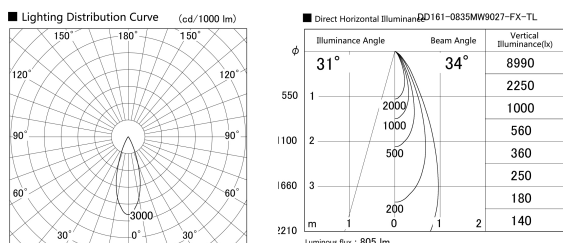

Item no. DD161-0835MW9027-FX-TL

Series Name: AMMA Φ80 series Lens type Fixed Antiglare (DD161-AG-FX)

Installation	Recessed mount
Type	AMMA Φ80 series Lens type Fixed Antiglare (DD161-AG-FX)
Fixture wattage	7.5W
Beam angle	34
Color Temp.	2700K
CRI	Ra>90
Luminous	807 lm
Body	Die-cast aluminum alloy
Body finish	N/A
Trim finish	White
Reflector finish	Mirror
IP Rate	IP20
Light source	COB module
Input Voltage	AC220~240V
Dimming Type	Non-Dimmable
Certificate	CE,CCC
Cut Hole	80mm