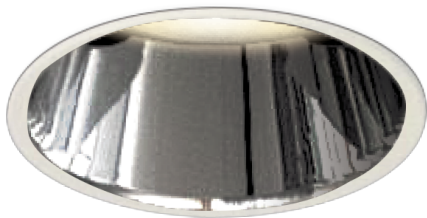

Item no. DD161-1035MW9027-FX-TL

Series Name: AMMA Φ80 series Lens type Fixed Antiglare (DD161-AG-FX)

Installation	Recessed mount
Type	AMMA Φ80 series Lens type Fixed Antiglare (DD161-AG-FX)
Fixture wattage	10.5W
Beam angle	34
Color Temp.	2700K
CRI	Ra>90
Luminous	1146 lm
Body	Die-cast aluminum alloy
Body finish	N/A
Trim finish	White
Reflector finish	Mirror
IP Rate	IP20
Light source	COB module
Input Voltage	AC220~240V
Dimming Type	Non-Dimmable
Certificate	CE,CCC
Cut Hole	80mm