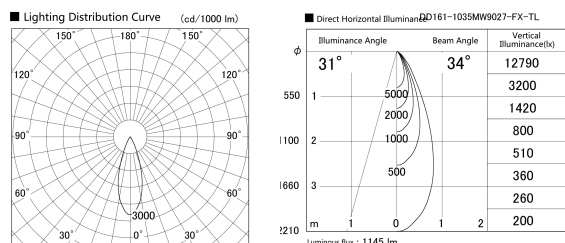

Item no. DD161-1035MW9027-FX-TL

Series Name: AMMA Φ80 series Lens type Fixed Antiglare (DD161-AG-FX)

Installation	Recessed mount
Type	AMMA Φ80 series Lens type Fixed Antiglare (DD161-AG-FX)
Fixture wattage	10.5W
Beam angle	34
Color Temp.	2700K
CRI	Ra>90
Luminous	1146 lm
Body	Die-cast aluminum alloy
Body finish	N/A
Trim finish	White
Reflector finish	Mirror
IP Rate	IP20
Light source	COB module
Input Voltage	AC220~240V
Dimming Type	Non-Dimmable
Certificate	CE,CCC
Cut Hole	80mm