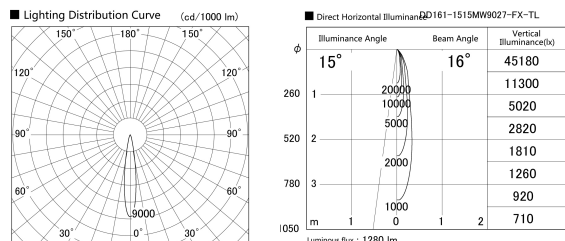

Item no. DD161-1515MW9027-FX-TL

Series Name: AMMA Φ80 series Lens type Fixed Antiglare (DD161-AG-FX)

Installation	Recessed mount
Type	AMMA Φ80 series Lens type Fixed Antiglare (DD161-AG-FX)
Fixture wattage	14W
Beam angle	16
Color Temp.	2700K
CRI	Ra>90
Luminous	1281 lm
Body	Die-cast aluminum alloy
Body finish	N/A
Trim finish	White
Reflector finish	Mirror
IP Rate	IP20
Light source	COB module
Input Voltage	AC220~240V
Dimming Type	Non-Dimmable
Certificate	CE,CCC
Cut Hole	80mm