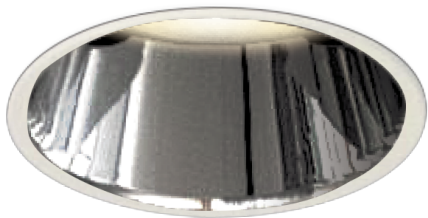

Item no. DD161-1515MW9027-FX-TL

Series Name: AMMA Φ80 series Lens type Fixed Antiglare (DD161-AG-FX)

Installation	Recessed mount
Type	AMMA Φ80 series Lens type Fixed Antiglare (DD161-AG-FX)
Fixture wattage	14W
Beam angle	16
Color Temp.	2700K
CRI	Ra>90
Luminous	1281 lm
Body	Die-cast aluminum alloy
Body finish	N/A
Trim finish	White
Reflector finish	Mirror
IP Rate	IP20
Light source	COB module
Input Voltage	AC220~240V
Dimming Type	Non-Dimmable
Certificate	CE,CCC
Cut Hole	80mm