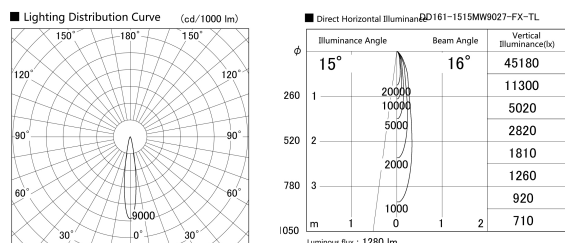

Item no. DD161-1515MW9027-FX-TL

Series Name: AMMA Φ80 series Lens type Fixed Antiglare (DD161-AG-FX)

Installation	Recessed mount
Type	AMMA Φ80 series Lens type Fixed Antiglare (DD161-AG-FX)
Fixture wattage	14W
Beam angle	16
Color Temp.	2700K
CRI	Ra>90
Luminous	1281 lm
Body	Die-cast aluminum alloy
Body finish	N/A
Trim finish	White
Reflector finish	Mirror
IP Rate	IP20
Light source	COB module
Input Voltage	AC220~240V
Dimming Type	Non-Dimmable
Certificate	CE,CCC
Cut Hole	80mm