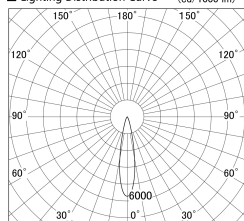

■ Lighting Distribution Curve (cd/1000 lm)