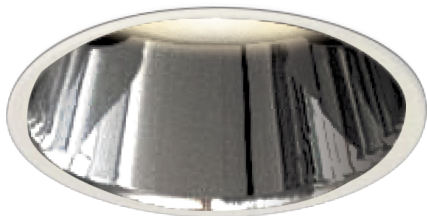

Item no. DD161-1520MW9027-FX-TL

Series Name: AMMA Φ80 series Lens type Fixed Antiglare (DD161-AG-FX)