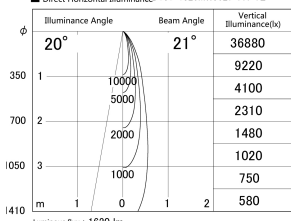

Item no. DD161-1520MW9027-FX-TL

Series Name: AMMA Φ80 series Lens type Fixed Antiglare (DD161-AG-FX)

■ Lighting Distribution Curve (cd/1000 lm)

Installation	Recessed mount
Type	AMMA Φ80 series Lens type Fixed Antiglare (DD161-AG-FX)
Fixture wattage	14W
Beam angle	21
Color Temp.	2700K
CRI	Ra>90
Luminous	1620 lm
Body	Die-cast aluminum alloy
Body finish	N/A
Trim finish	White
Reflector finish	Mirror
IP Rate	IP20
Light source	COB module
Input Voltage	AC220~240V
Dimming Type	Non-Dimmable
Certificate	CE,CCC
Cut Hole	80mm