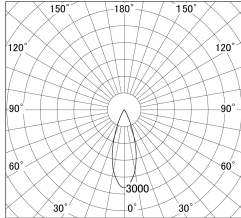

■ Lighting Distribution Curve (cd/1000 lm)