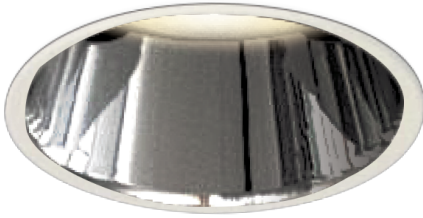

Item no. DD161-1535MW9027-FX-TL

Series Name: AMMA Φ80 series Lens type Fixed Antiglare (DD161-AG-FX)