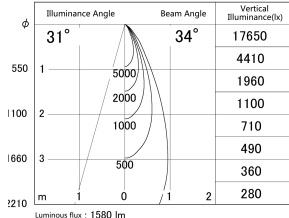

Item no. DD161-1535MW9027-FX-TL

Series Name: AMMA Φ80 series Lens type Fixed Antiglare (DD161-AG-FX)

■ Lighting Distribution Curve (cd/1000 lm)

Installation	Recessed mount
Type	AMMA Φ80 series Lens type Fixed Antiglare (DD161-AG-FX)
Fixture wattage	14W
Beam angle	34
Color Temp.	2700K
CRI	Ra>90
Luminous	1581 lm
Body	Die-cast aluminum alloy
Body finish	N/A
Trim finish	White
Reflector finish	Mirror
IP Rate	IP20
Light source	COB module
Input Voltage	AC220~240V
Dimming Type	Non-Dimmable
Certificate	CE,CCC
Cut Hole	80mm