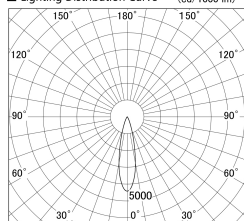

■ Lighting Distribution Curve (cd/1000 lm)