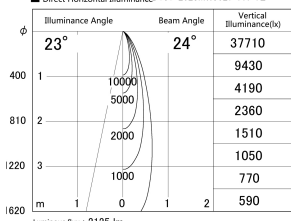

Item no. DD161-2025MW9027-FX-TL

Series Name: AMMA Φ80 series Lens type Fixed Antiglare (DD161-AG-FX)

■ Lighting Distribution Curve (cd/1000 lm)

Installation	Recessed mount
Type	AMMA Φ80 series Lens type Fixed Antiglare (DD161-AG-FX)
Fixture wattage	21W
Beam angle	24
Color Temp.	2700K
CRI	Ra>90
Luminous	2123 lm
Body	Die-cast aluminum alloy
Body finish	N/A
Trim finish	White
Reflector finish	Mirror
IP Rate	IP20
Light source	COB module
Input Voltage	AC220~240V
Dimming Type	Non-Dimmable
Certificate	CE,CCC
Cut Hole	80mm