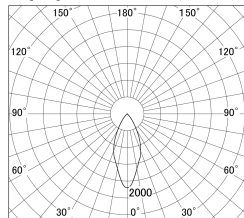

■ Lighting Distribution Curve (cd/1000 lm)