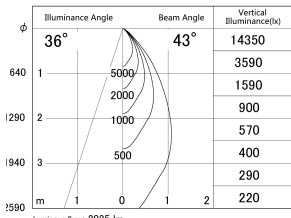

Item no. DD161-2045MW9027-FX-TL

Series Name: AMMA Φ80 series Lens type Fixed Antiglare (DD161-AG-FX)

■ Lighting Distribution Curve (cd/1000 lm)

Installation	Recessed mount
Type	AMMA Φ80 series Lens type Fixed Antiglare (DD161-AG-FX)
Fixture wattage	21W
Beam angle	43
Color Temp.	2700K
CRI	Ra>90
Luminous	2027 lm
Body	Die-cast aluminum alloy
Body finish	N/A
Trim finish	White
Reflector finish	Mirror
IP Rate	IP20
Light source	COB module
Input Voltage	AC220~240V
Dimming Type	Non-Dimmable
Certificate	CE,CCC
Cut Hole	80mm