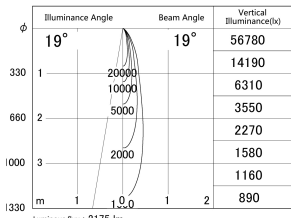

Item no. DD161-2520MW9027-FX-TL

Series Name: AMMA Φ80 series Lens type Fixed Antiglare (DD161-AG-FX)

■ Lighting Distribution Curve (cd/1000 lm)

Installation	Recessed mount
Type	AMMA Φ80 series Lens type Fixed Antiglare (DD161-AG-FX)
Fixture wattage	24W
Beam angle	19
Color Temp.	2700K
CRI	Ra>90
Luminous	2176 lm
Body	Die-cast aluminum alloy
Body finish	N/A
Trim finish	White
Reflector finish	Mirror
IP Rate	IP20
Light source	COB module
Input Voltage	AC220~240V
Dimming Type	Non-Dimmable
Certificate	CE,CCC
Cut Hole	80mm