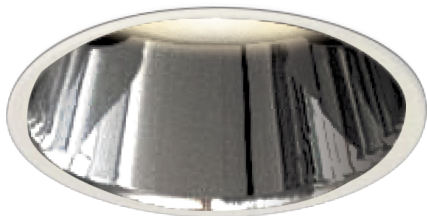

Item no. DD161-2520MW9027-FX-TL

Series Name: AMMA Φ80 series Lens type Fixed Antiglare (DD161-AG-FX)