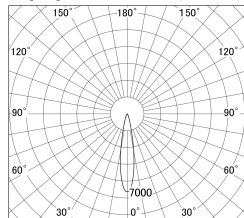

■ Lighting Distribution Curve (cd/1000 lm)