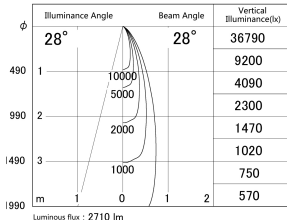

Item no. DD161-2525MW9027-FX-TL

Series Name: AMMA Φ80 series Lens type Fixed Antiglare (DD161-AG-FX)

■ Lighting Distribution Curve (cd/1000 lm)

Installation	Recessed mount
Type	AMMA Φ80 series Lens type Fixed Antiglare (DD161-AG-FX)
Fixture wattage	24W
Beam angle	28
Color Temp.	2700K
CRI	Ra>90
Luminous	2710 lm
Body	Die-cast aluminum alloy
Body finish	N/A
Trim finish	White
Reflector finish	Mirror
IP Rate	IP20
Light source	COB module
Input Voltage	AC220~240V
Dimming Type	Non-Dimmable
Certificate	CE,CCC
Cut Hole	80mm