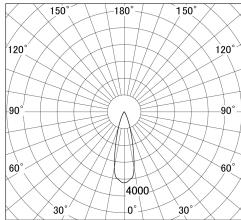

■ Lighting Distribution Curve (cd/1000 lm)