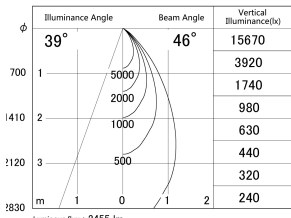

Item no. DD161-2545MW9027-FX-TL

Series Name: AMMA Φ80 series Lens type Fixed Antiglare (DD161-AG-FX)

■ Lighting Distribution Curve (cd/1000 lm)

Installation	Recessed mount
Type	AMMA Φ80 series Lens type Fixed Antiglare (DD161-AG-FX)
Fixture wattage	24W
Beam angle	46
Color Temp.	2700K
CRI	Ra>90
Luminous	2456 lm
Body	Die-cast aluminum alloy
Body finish	N/A
Trim finish	White
Reflector finish	Mirror
IP Rate	IP20
Light source	COB module
Input Voltage	AC220~240V
Dimming Type	Non-Dimmable
Certificate	CE,CCC
Cut Hole	80mm