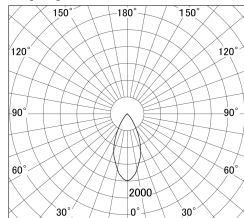

■ Lighting Distribution Curve (cd/1000 lm)