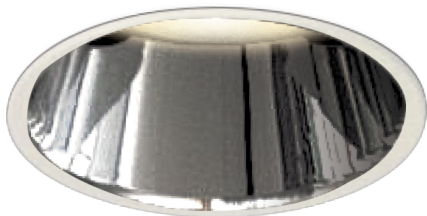

Item no. DD161-2545MW9027-FX-TL

Series Name: AMMA Φ80 series Lens type Fixed Antiglare (DD161-AG-FX)