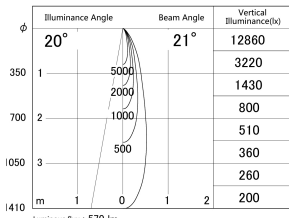

Item no. DD161-0520MW9030-FX-TL

Series Name: AMMA Φ80 series Lens type Fixed Antiglare (DD161-AG-FX)

■ Lighting Distribution Curve (cd/1000 lm)

Installation	Recessed mount
Type	AMMA Φ80 series Lens type Fixed Antiglare (DD161-AG-FX)
Fixture wattage	5W
Beam angle	21
Color Temp.	3000K
CRI	Ra>90
Luminous	571 lm
Body	Die-cast aluminum alloy
Body finish	N/A
Trim finish	White
Reflector finish	Mirror
IP Rate	IP20
Light source	COB module
Input Voltage	AC220~240V
Dimming Type	Non-Dimmable
Certificate	CE,CCC
Cut Hole	80mm