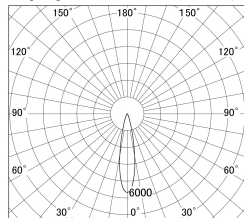

■ Lighting Distribution Curve (cd/1000 lm)