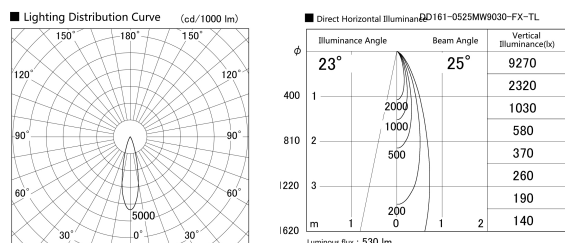

Item no. DD161-0525MW9030-FX-TL

Series Name: AMMA Φ80 series Lens type Fixed Antiglare (DD161-AG-FX)

Installation	Recessed mount
Type	AMMA Φ80 series Lens type Fixed Antiglare (DD161-AG-FX)
Fixture wattage	5W
Beam angle	25
Color Temp.	3000K
CRI	Ra>90
Luminous	531 lm
Body	Die-cast aluminum alloy
Body finish	N/A
Trim finish	White
Reflector finish	Mirror
IP Rate	IP20
Light source	COB module
Input Voltage	AC220~240V
Dimming Type	Non-Dimmable
Certificate	CE,CCC
Cut Hole	80mm