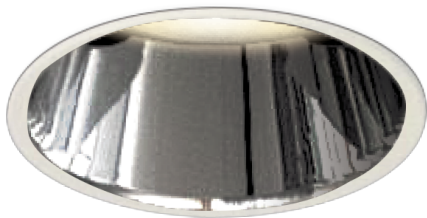

Item no. DD161-0545MW9030-FX-TL

Series Name: AMMA Φ80 series Lens type Fixed Antiglare (DD161-AG-FX)

Installation	Recessed mount
Type	AMMA Φ80 series Lens type Fixed Antiglare (DD161-AG-FX)
Fixture wattage	5W
Beam angle	43
Color Temp.	3000K
CRI	Ra>90
Luminous	507 lm
Body	Die-cast aluminum alloy
Body finish	N/A
Trim finish	White
Reflector finish	Mirror
IP Rate	IP20
Light source	COB module
Input Voltage	AC220~240V
Dimming Type	Non-Dimmable
Certificate	CE,CCC
Cut Hole	80mm