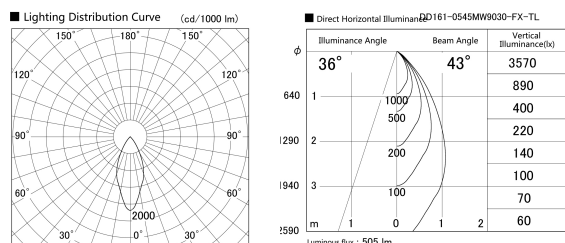

Item no. DD161-0545MW9030-FX-TL

Series Name: AMMA Φ80 series Lens type Fixed Antiglare (DD161-AG-FX)

Installation	Recessed mount
Type	AMMA Φ80 series Lens type Fixed Antiglare (DD161-AG-FX)
Fixture wattage	5W
Beam angle	43
Color Temp.	3000K
CRI	Ra>90
Luminous	507 lm
Body	Die-cast aluminum alloy
Body finish	N/A
Trim finish	White
Reflector finish	Mirror
IP Rate	IP20
Light source	COB module
Input Voltage	AC220~240V
Dimming Type	Non-Dimmable
Certificate	CE,CCC
Cut Hole	80mm