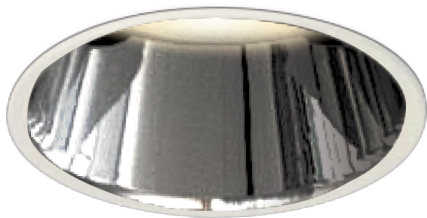

Item no. DD161-0820MW9030-FX-TL

Series Name: AMMA Φ80 series Lens type Fixed Antiglare (DD161-AG-FX)

| | |
|------------------|---|
| Installation | Recessed mount |
| Type | AMMA Φ80 series Lens type Fixed Antiglare (DD161-AG-FX) |
| Fixture wattage | 7.5W |
| Beam angle | 21 |
| Color Temp. | 3000K |
| CRI | Ra>90 |
| Luminous | 851 lm |
| Body | Die-cast aluminum alloy |
| Body finish | N/A |
| Trim finish | White |
| Reflector finish | Mirror |
| IP Rate | IP20 |
| Light source | COB module |
| Input Voltage | AC220~240V |
| Dimming Type | Non-Dimmable |
| Certificate | CE,CCC |
| Cut Hole | 80mm |