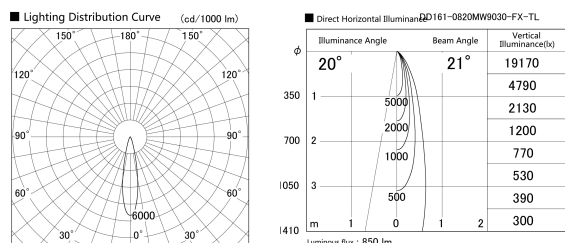

Item no. DD161-0820MW9030-FX-TL

Series Name: AMMA Φ80 series Lens type Fixed Antiglare (DD161-AG-FX)

| | |
|------------------|---|
| Installation | Recessed mount |
| Type | AMMA Φ80 series Lens type Fixed Antiglare (DD161-AG-FX) |
| Fixture wattage | 7.5W |
| Beam angle | 21 |
| Color Temp. | 3000K |
| CRI | Ra>90 |
| Luminous | 851 lm |
| Body | Die-cast aluminum alloy |
| Body finish | N/A |
| Trim finish | White |
| Reflector finish | Mirror |
| IP Rate | IP20 |
| Light source | COB module |
| Input Voltage | AC220~240V |
| Dimming Type | Non-Dimmable |
| Certificate | CE,CCC |
| Cut Hole | 80mm |