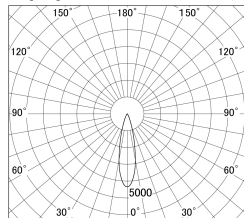

■ Lighting Distribution Curve (cd/1000 lm)