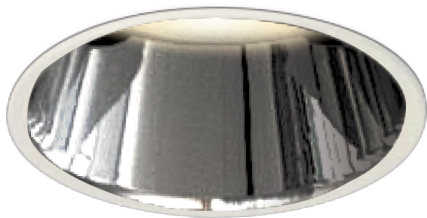

Item no. DD161-0825MW9030-FX-TL

Series Name: AMMA Φ80 series Lens type Fixed Antiglare (DD161-AG-FX)