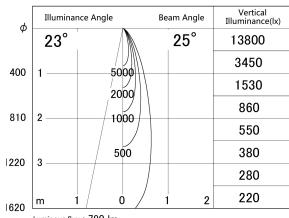

Item no. DD161-0825MW9030-FX-TL

Series Name: AMMA Φ80 series Lens type Fixed Antiglare (DD161-AG-FX)

■ Lighting Distribution Curve (cd/1000 lm)

Installation	Recessed mount
Type	AMMA Φ80 series Lens type Fixed Antiglare (DD161-AG-FX)
Fixture wattage	7.5W
Beam angle	25
Color Temp.	3000K
CRI	Ra>90
Luminous	791 lm
Body	Die-cast aluminum alloy
Body finish	N/A
Trim finish	White
Reflector finish	Mirror
IP Rate	IP20
Light source	COB module
Input Voltage	AC220~240V
Dimming Type	Non-Dimmable
Certificate	CE,CCC
Cut Hole	80mm