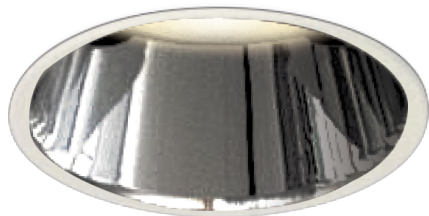

Item no. DD161-0835MW9030-FX-TL

Series Name: AMMA Φ80 series Lens type Fixed Antiglare (DD161-AG-FX)

Installation	Recessed mount
Type	AMMA Φ80 series Lens type Fixed Antiglare (DD161-AG-FX)
Fixture wattage	7.5W
Beam angle	34
Color Temp.	3000K
CRI	Ra>90
Luminous	823 lm
Body	Die-cast aluminum alloy
Body finish	N/A
Trim finish	White
Reflector finish	Mirror
IP Rate	IP20
Light source	COB module
Input Voltage	AC220~240V
Dimming Type	Non-Dimmable
Certificate	CE,CCC
Cut Hole	80mm