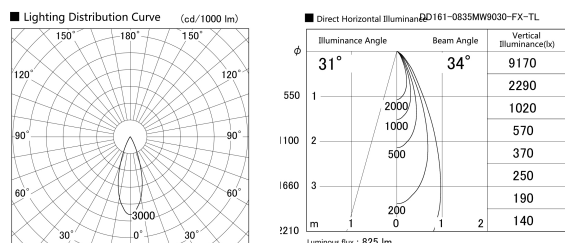

Item no. DD161-0835MW9030-FX-TL

Series Name: AMMA Φ80 series Lens type Fixed Antiglare (DD161-AG-FX)

Installation	Recessed mount
Type	AMMA Φ80 series Lens type Fixed Antiglare (DD161-AG-FX)
Fixture wattage	7.5W
Beam angle	34
Color Temp.	3000K
CRI	Ra>90
Luminous	823 lm
Body	Die-cast aluminum alloy
Body finish	N/A
Trim finish	White
Reflector finish	Mirror
IP Rate	IP20
Light source	COB module
Input Voltage	AC220~240V
Dimming Type	Non-Dimmable
Certificate	CE,CCC
Cut Hole	80mm