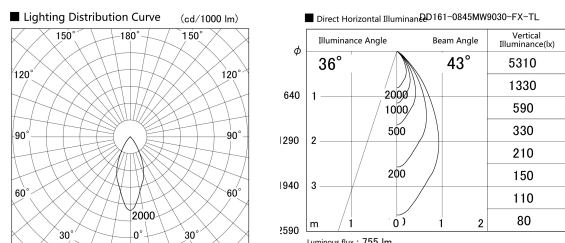

Item no. DD161-0845MW9030-FX-TL

Series Name: AMMA Φ80 series Lens type Fixed Antiglare (DD161-AG-FX)

Installation	Recessed mount
Type	AMMA Φ80 series Lens type Fixed Antiglare (DD161-AG-FX)
Fixture wattage	7.5W
Beam angle	43
Color Temp.	3000K
CRI	Ra>90
Luminous	755 lm
Body	Die-cast aluminum alloy
Body finish	N/A
Trim finish	White
Reflector finish	Mirror
IP Rate	IP20
Light source	COB module
Input Voltage	AC220~240V
Dimming Type	Non-Dimmable
Certificate	CE,CCC
Cut Hole	80mm