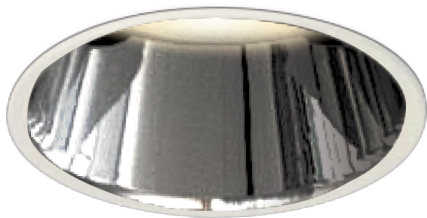

Item no. DD161-0845MW9030-FX-TL

Series Name: AMMA Φ80 series Lens type Fixed Antiglare (DD161-AG-FX)

Installation	Recessed mount
Type	AMMA Φ80 series Lens type Fixed Antiglare (DD161-AG-FX)
Fixture wattage	7.5W
Beam angle	43
Color Temp.	3000K
CRI	Ra>90
Luminous	755 lm
Body	Die-cast aluminum alloy
Body finish	N/A
Trim finish	White
Reflector finish	Mirror
IP Rate	IP20
Light source	COB module
Input Voltage	AC220~240V
Dimming Type	Non-Dimmable
Certificate	CE,CCC
Cut Hole	80mm