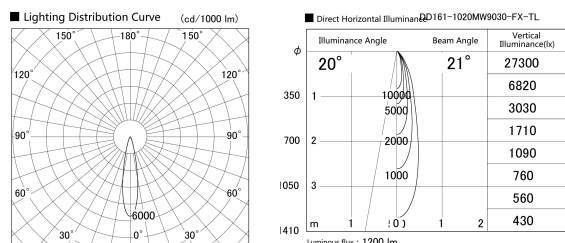

Item no. DD161-1020MW9030-FX-TL

Series Name: AMMA Φ80 series Lens type Fixed Antiglare (DD161-AG-FX)

Installation	Recessed mount
Type	AMMA Φ80 series Lens type Fixed Antiglare (DD161-AG-FX)
Fixture wattage	10.5W
Beam angle	21
Color Temp.	3000K
CRI	Ra>90
Luminous	1199 lm
Body	Die-cast aluminum alloy
Body finish	N/A
Trim finish	White
Reflector finish	Mirror
IP Rate	IP20
Light source	COB module
Input Voltage	AC220~240V
Dimming Type	Non-Dimmable
Certificate	CE,CCC
Cut Hole	80mm