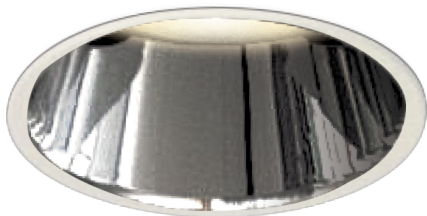

Item no. DD161-1020MW9030-FX-TL

Series Name: AMMA Φ80 series Lens type Fixed Antiglare (DD161-AG-FX)

Installation	Recessed mount
Type	AMMA Φ80 series Lens type Fixed Antiglare (DD161-AG-FX)
Fixture wattage	10.5W
Beam angle	21
Color Temp.	3000K
CRI	Ra>90
Luminous	1199 lm
Body	Die-cast aluminum alloy
Body finish	N/A
Trim finish	White
Reflector finish	Mirror
IP Rate	IP20
Light source	COB module
Input Voltage	AC220~240V
Dimming Type	Non-Dimmable
Certificate	CE,CCC
Cut Hole	80mm