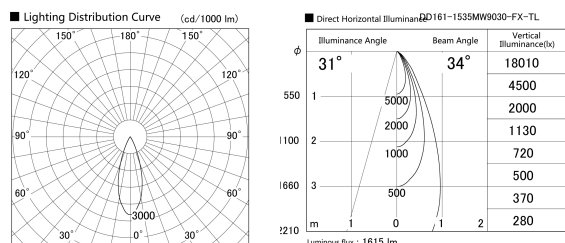

Item no. DD161-1535MW9030-FX-TL

Series Name: AMMA Φ80 series Lens type Fixed Antiglare (DD161-AG-FX)

| | |
|------------------|---|
| Installation | Recessed mount |
| Type | AMMA Φ80 series Lens type Fixed Antiglare (DD161-AG-FX) |
| Fixture wattage | 14W |
| Beam angle | 34 |
| Color Temp. | 3000K |
| CRI | Ra>90 |
| Luminous | 1613 lm |
| Body | Die-cast aluminum alloy |
| Body finish | N/A |
| Trim finish | White |
| Reflector finish | Mirror |
| IP Rate | IP20 |
| Light source | COB module |
| Input Voltage | AC220~240V |
| Dimming Type | Non-Dimmable |
| Certificate | CE,CCC |
| Cut Hole | 80mm |