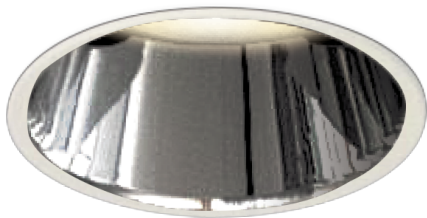

Item no. DD161-1535MW9030-FX-TL

Series Name: AMMA Φ80 series Lens type Fixed Antiglare (DD161-AG-FX)

| | |
|------------------|---|
| Installation | Recessed mount |
| Type | AMMA Φ80 series Lens type Fixed Antiglare (DD161-AG-FX) |
| Fixture wattage | 14W |
| Beam angle | 34 |
| Color Temp. | 3000K |
| CRI | Ra>90 |
| Luminous | 1613 lm |
| Body | Die-cast aluminum alloy |
| Body finish | N/A |
| Trim finish | White |
| Reflector finish | Mirror |
| IP Rate | IP20 |
| Light source | COB module |
| Input Voltage | AC220~240V |
| Dimming Type | Non-Dimmable |
| Certificate | CE,CCC |
| Cut Hole | 80mm |