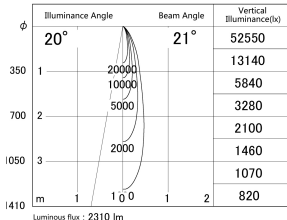

Item no. DD161-2020MW9030-FX-TL

Series Name: AMMA Φ80 series Lens type Fixed Antiglare (DD161-AG-FX)

■ Lighting Distribution Curve (cd/1000 lm)

Installation	Recessed mount
Type	AMMA Φ80 series Lens type Fixed Antiglare (DD161-AG-FX)
Fixture wattage	21W
Beam angle	21
Color Temp.	3000K
CRI	Ra>90
Luminous	2308 lm
Body	Die-cast aluminum alloy
Body finish	N/A
Trim finish	White
Reflector finish	Mirror
IP Rate	IP20
Light source	COB module
Input Voltage	AC220~240V
Dimming Type	Non-Dimmable
Certificate	CE,CCC
Cut Hole	80mm