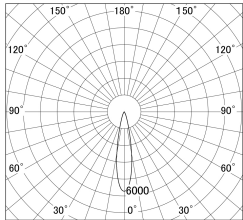

■ Lighting Distribution Curve (cd/1000 lm)