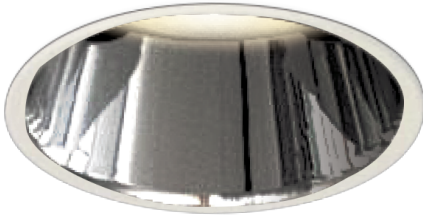

Item no. DD161-2020MW9030-FX-TL

Series Name: AMMA Φ80 series Lens type Fixed Antiglare (DD161-AG-FX)