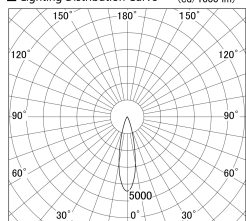

■ Lighting Distribution Curve (cd/1000 lm)