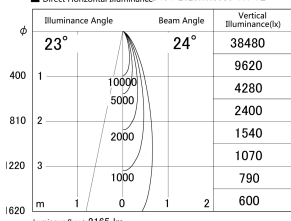

Item no. DD161-2025MW9030-FX-TL

Series Name: AMMA Φ80 series Lens type Fixed Antiglare (DD161-AG-FX)

■ Lighting Distribution Curve (cd/1000 lm)

Installation	Recessed mount
Type	AMMA Φ80 series Lens type Fixed Antiglare (DD161-AG-FX)
Fixture wattage	21W
Beam angle	24
Color Temp.	3000K
CRI	Ra>90
Luminous	2166 lm
Body	Die-cast aluminum alloy
Body finish	N/A
Trim finish	White
Reflector finish	Mirror
IP Rate	IP20
Light source	COB module
Input Voltage	AC220~240V
Dimming Type	Non-Dimmable
Certificate	CE,CCC
Cut Hole	80mm