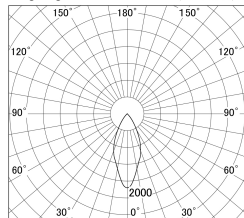

■ Lighting Distribution Curve (cd/1000 lm)