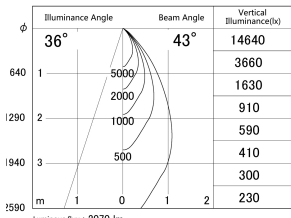

Item no. DD161-2045MW9030-FX-TL

Series Name: AMMA Φ80 series Lens type Fixed Antiglare (DD161-AG-FX)

■ Lighting Distribution Curve (cd/1000 lm)

Installation	Recessed mount
Type	AMMA Φ80 series Lens type Fixed Antiglare (DD161-AG-FX)
Fixture wattage	21W
Beam angle	43
Color Temp.	3000K
CRI	Ra>90
Luminous	2068 lm
Body	Die-cast aluminum alloy
Body finish	N/A
Trim finish	White
Reflector finish	Mirror
IP Rate	IP20
Light source	COB module
Input Voltage	AC220~240V
Dimming Type	Non-Dimmable
Certificate	CE,CCC
Cut Hole	80mm