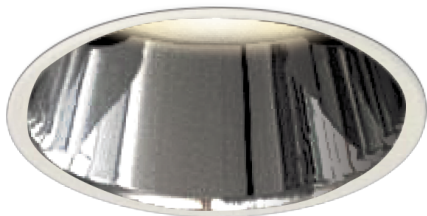

Item no. DD161-2045MW9030-FX-TL

Series Name: AMMA Φ80 series Lens type Fixed Antiglare (DD161-AG-FX)