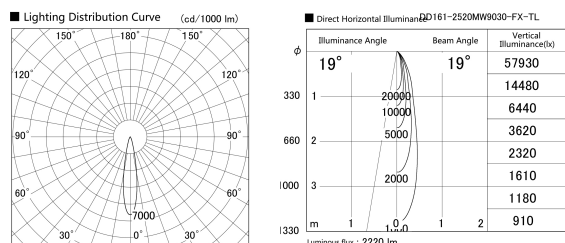

Item no. DD161-2520MW9030-FX-TL

Series Name: AMMA Φ80 series Lens type Fixed Antiglare (DD161-AG-FX)

Installation	Recessed mount
Type	AMMA Φ80 series Lens type Fixed Antiglare (DD161-AG-FX)
Fixture wattage	24W
Beam angle	19°
Color Temp.	3000K
CRI	Ra>90
Luminous	2220 lm
Body	Die-cast aluminum alloy
Body finish	N/A
Trim finish	White
Reflector finish	Mirror
IP Rate	IP20
Light source	COB module
Input Voltage	AC220~240V
Dimming Type	Non-Dimmable
Certificate	CE,CCC
Cut Hole	80mm