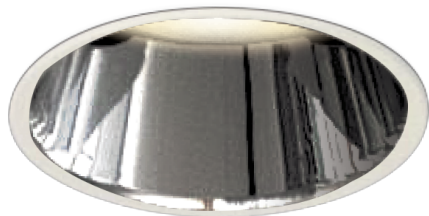

Item no. DD161-2520MW9030-FX-TL

Series Name: AMMA Φ80 series Lens type Fixed Antiglare (DD161-AG-FX)

Installation	Recessed mount
Type	AMMA Φ80 series Lens type Fixed Antiglare (DD161-AG-FX)
Fixture wattage	24W
Beam angle	19°
Color Temp.	3000K
CRI	Ra>90
Luminous	2220 lm
Body	Die-cast aluminum alloy
Body finish	N/A
Trim finish	White
Reflector finish	Mirror
IP Rate	IP20
Light source	COB module
Input Voltage	AC220~240V
Dimming Type	Non-Dimmable
Certificate	CE,CCC
Cut Hole	80mm