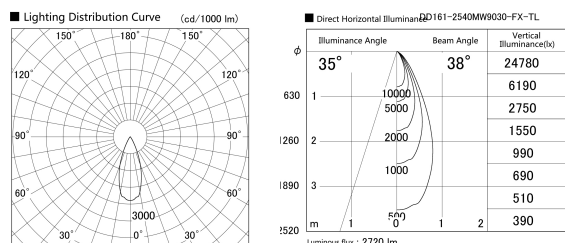

Item no. DD161-2540MW9030-FX-TL

Series Name: AMMA Φ80 series Lens type Fixed Antiglare (DD161-AG-FX)

Installation	Recessed mount
Type	AMMA Φ80 series Lens type Fixed Antiglare (DD161-AG-FX)
Fixture wattage	24W
Beam angle	38
Color Temp.	3000K
CRI	Ra>90
Luminous	2721 lm
Body	Die-cast aluminum alloy
Body finish	N/A
Trim finish	White
Reflector finish	Mirror
IP Rate	IP20
Light source	COB module
Input Voltage	AC220~240V
Dimming Type	Non-Dimmable
Certificate	CE,CCC
Cut Hole	80mm