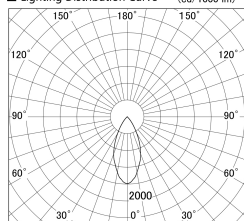

■ Lighting Distribution Curve (cd/1000 lm)