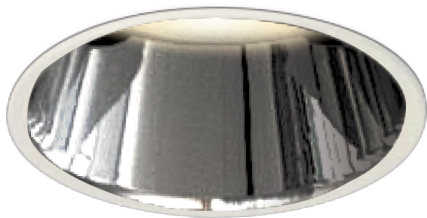

Item no. DD161-2545MW9030-FX-TL

Series Name: AMMA Φ80 series Lens type Fixed Antiglare (DD161-AG-FX)