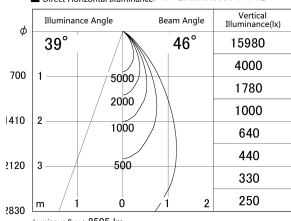

Item no. DD161-2545MW9030-FX-TL

Series Name: AMMA Φ80 series Lens type Fixed Antiglare (DD161-AG-FX)

■ Lighting Distribution Curve (cd/1000 lm)

Installation	Recessed mount
Type	AMMA Φ80 series Lens type Fixed Antiglare (DD161-AG-FX)
Fixture wattage	24W
Beam angle	46
Color Temp.	3000K
CRI	Ra>90
Luminous	2506 lm
Body	Die-cast aluminum alloy
Body finish	N/A
Trim finish	White
Reflector finish	Mirror
IP Rate	IP20
Light source	COB module
Input Voltage	AC220~240V
Dimming Type	Non-Dimmable
Certificate	CE,CCC
Cut Hole	80mm