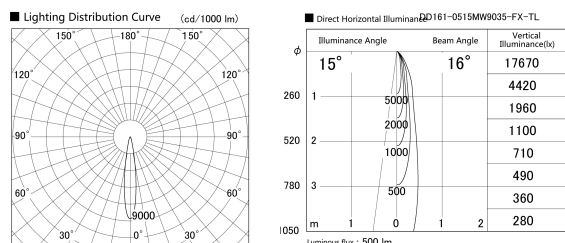

Item no. DD161-0515MW9035-FX-TL

Series Name: AMMA Φ80 series Lens type Fixed Antiglare (DD161-AG-FX)

Installation	Recessed mount
Type	AMMA Φ80 series Lens type Fixed Antiglare (DD161-AG-FX)
Fixture wattage	5W
Beam angle	16
Color Temp.	3500K
CRI	Ra>90
Luminous	501 lm
Body	Die-cast aluminum alloy
Body finish	N/A
Trim finish	White
Reflector finish	Mirror
IP Rate	IP20
Light source	COB module
Input Voltage	AC220~240V
Dimming Type	Non-Dimmable
Certificate	CE,CCC
Cut Hole	80mm