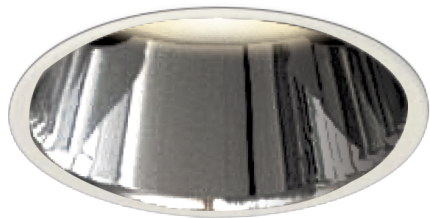

Item no. DD161-0515MW9035-FX-TL

Series Name: AMMA Φ80 series Lens type Fixed Antiglare (DD161-AG-FX)

Installation	Recessed mount
Type	AMMA Φ80 series Lens type Fixed Antiglare (DD161-AG-FX)
Fixture wattage	5W
Beam angle	16
Color Temp.	3500K
CRI	Ra>90
Luminous	501 lm
Body	Die-cast aluminum alloy
Body finish	N/A
Trim finish	White
Reflector finish	Mirror
IP Rate	IP20
Light source	COB module
Input Voltage	AC220~240V
Dimming Type	Non-Dimmable
Certificate	CE,CCC
Cut Hole	80mm