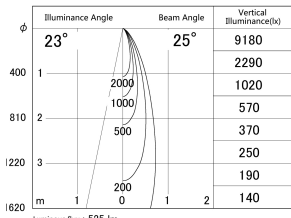

Item no. DD161-0525MW9035-FX-TL

Series Name: AMMA Φ80 series Lens type Fixed Antiglare (DD161-AG-FX)

■ Lighting Distribution Curve (cd/1000 lm)

Installation	Recessed mount
Type	AMMA Φ80 series Lens type Fixed Antiglare (DD161-AG-FX)
Fixture wattage	5W
Beam angle	25
Color Temp.	3500K
CRI	Ra>90
Luminous	526 lm
Body	Die-cast aluminum alloy
Body finish	N/A
Trim finish	White
Reflector finish	Mirror
IP Rate	IP20
Light source	COB module
Input Voltage	AC220~240V
Dimming Type	Non-Dimmable
Certificate	CE,CCC
Cut Hole	80mm