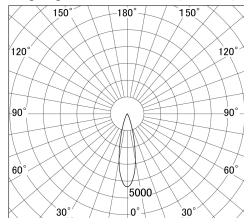

■ Lighting Distribution Curve (cd/1000 lm)