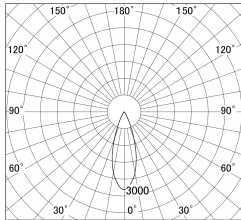

■ Lighting Distribution Curve (cd/1000 lm)