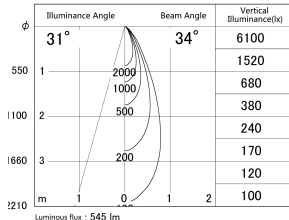

Item no. DD161-0535MW9035-FX-TL

Series Name: AMMA Φ80 series Lens type Fixed Antiglare (DD161-AG-FX)

■ Lighting Distribution Curve (cd/1000 lm)

Installation	Recessed mount
Type	AMMA Φ80 series Lens type Fixed Antiglare (DD161-AG-FX)
Fixture wattage	5W
Beam angle	34
Color Temp.	3500K
CRI	Ra>90
Luminous	547 lm
Body	Die-cast aluminum alloy
Body finish	N/A
Trim finish	White
Reflector finish	Mirror
IP Rate	IP20
Light source	COB module
Input Voltage	AC220~240V
Dimming Type	Non-Dimmable
Certificate	CE,CCC
Cut Hole	80mm